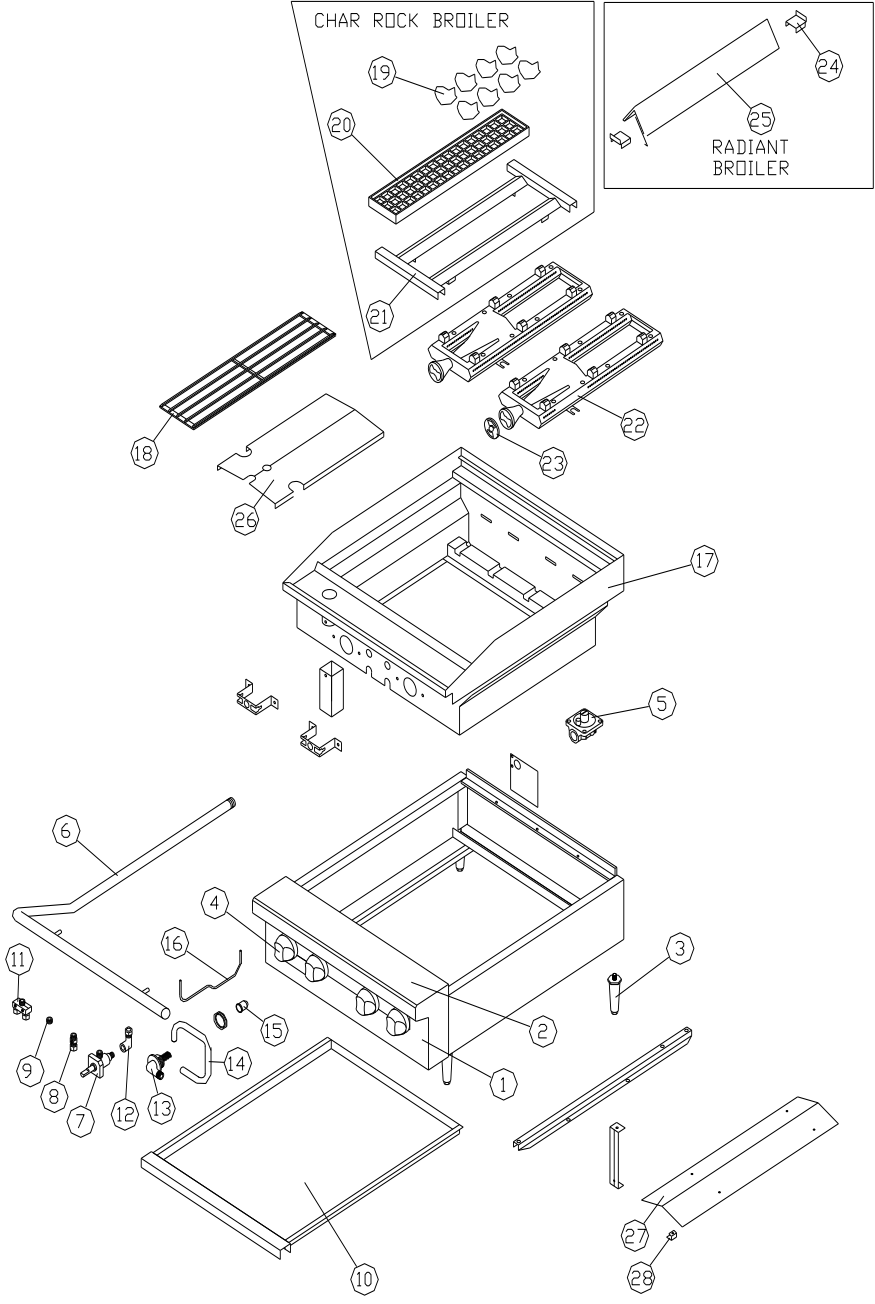

BROILER (Counter Series)

Item Number	Part No.	Description	List Price
		BROILER (COUNTER SERIES)	
1	30198-01	Front Panel 12"	\$ 28.15
	30198-02	Front Panel 24"	\$ 38.81
	30198-03	Front Panel 36"	\$ 49.39
	30198-04	Front Panel 48"	\$ 59.90
	30198-05	Front Panel 60"	\$ 70.49
	30198-06	Front Panel 72"	\$ 81.07
2	30103-01	Front Rail W/A 12"	\$ 107.82
	30103-02	Front Rail W/A 24"	\$ 119.58
	30103-03	Front Rail W/A 36"	\$ 131.12
	30103-04	Front Rail W/A 48"	\$ 142.81
	30103-05	Front Rail W/A 60"	\$ 154.57
	30103-06	Front Rail W/A 72"	\$ 166.11
3	80034	4" leg	\$ 23.89
4	80000	Plastic Knob (Black)	\$ 7.86
	80000-03	Plastic Knob (Burgundy)	\$ 7.86
5	80026-01	Regulator 5" Nat	\$ 35.65
	80026-02	Regulator 10" LP	\$ 35.65
6	81021-01	Manifold Pipe 12"	\$ 136.27
	81021-02	Manifold Pipe 24"	\$ 151.78
	81021-03	Manifold Pipe 36"	\$ 169.12
	81021-04	Manifold Pipe 48"	\$ 185.22
	81021-05	Manifold Pipe 60"	\$ 204.04
	81021-06	Manifold Pipe 72"	\$ 223.22
7	80030	Manual Gas Valve	\$ 16.17
	80030-01	Manual Gas Valve Full Brass	\$ 21.61
8	81018	Pilot Adjust Valve	\$ 9.70
9	81003-01	1/8 NPT Pipe Plug	\$ 2.65
10	30195-01	12" Drip Tray	\$ 47.63
	30195-02	24" Drip Tray	\$ 79.01
	30195-03	36" Drip Tray	\$ 119.36
11	81026	Pilot Valve TEE 3/16	\$ 25.65
12	81014	Elbow 3/8 TOD-3/8-27 UNS	\$ 9.70
13	81016-01	Orifice Elbow 3/8-27 x 3/8 CC	\$ 13.38
14	90013	3/8 x 8 Flexible Gas Tubing	\$ 13.52
15	81022-39	Orifice Drill #39 (Nat)	\$ 2.43
	81022-52	Orifice Drill #52 (LP)	\$ 2.43
16	90038	Pilot Tip Assy 3/16 x 12.5 Lg	\$ 18.96
17	30391-01	Broiler Top W/A 12"	\$ 496.27
	30253-01	Broiler Top W/A 24"	\$ 655.62
	30253-02	Broiler Top W/A 36"	\$ 753.15
	30253-03	Broiler Top W/A 48"	\$ 882.96
	30253-04	Broiler Top W/A 60"	\$1,022.53
	30253-05	Broiler Top W/A 72"	\$1,108.45
18	82011	Grate Broiler	\$ 72.77
19	82015	Lava Rock	\$ 73.50
20	82008	Waffle Grate Broiler	\$ 51.45
21	30254	Waffle Grate Support	\$ 84.53
22	30522	Burner Assembly (bullet pilot)	\$ 128.63
	30223	Burner Assembly (new Pilot)	\$ 139.65