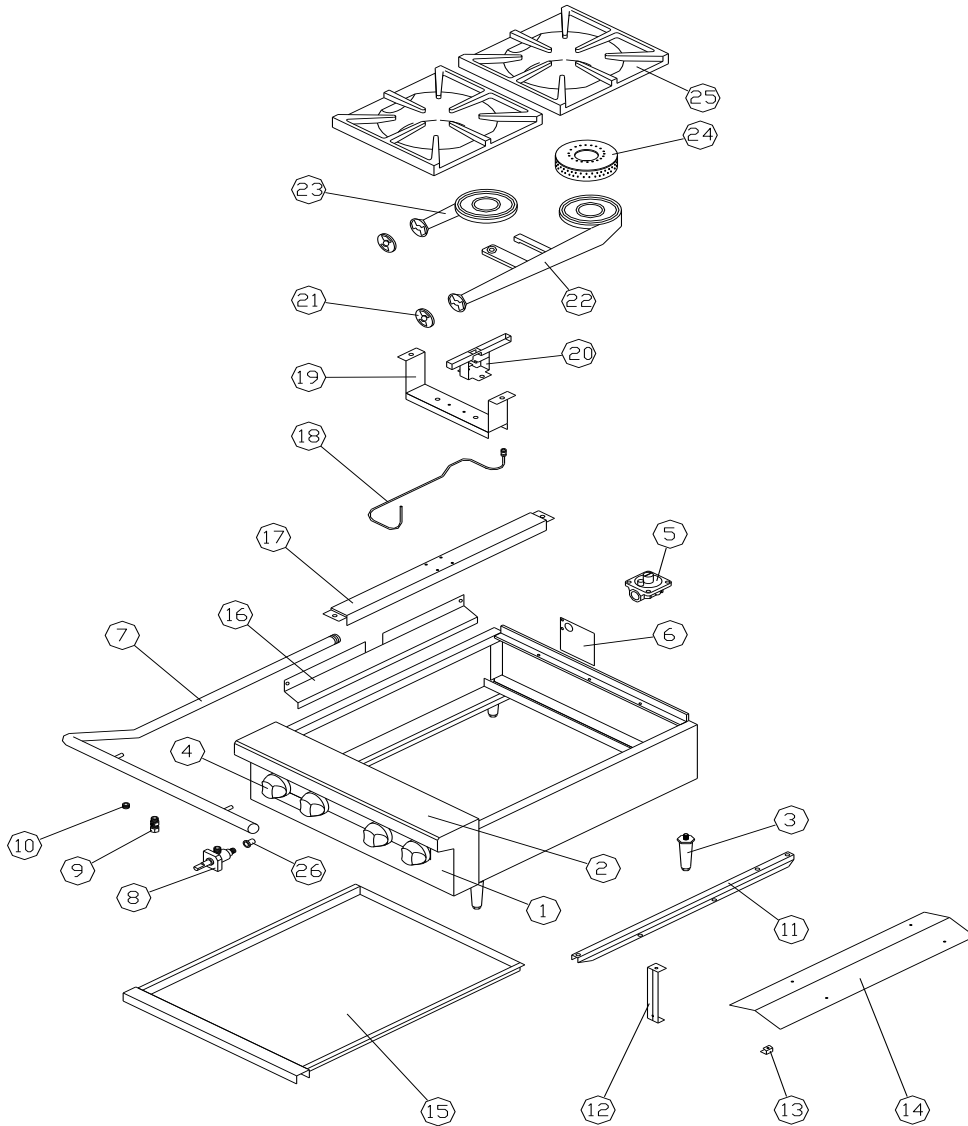

COUNTER GAS HOT PLATES

HOT PLATE (Counter Series)

Item Number	Part No.	Description	List Price
		<b>HOT PLATE (COUNTER SERIES)</b>	
1	31038-01	Front Panel 12"	\$ 28.15
	31038-02	Front Panel 24"	\$ 38.81
	31038-03	Front Panel 36"	\$ 49.39
	31038-04	Front Panel 48"	\$ 59.90
	31038-05	Front Panel 60"	\$ 70.49
	31038-06	Front Panel 72"	\$ 81.07

Item Number	Part No.	Description	List Price
2	30103-01	Front Rail W/A 12"	\$ 107.82
	30103-02	Front Rail W/A 24"	\$ 119.58
	30103-03	Front Rail W/A 36"	\$ 131.12
	30103-04	Front Rail W/A 48"	\$ 142.81
	30103-05	Front Rail W/A 60"	\$ 154.57
	30103-06	Front Rail W/A 72"	\$ 166.11
3	80034	4" leg	\$ 23.89
4	80000	Plastic Knob (Black)	\$ 7.86
	80000-03	Plastic Knob (Burgundy)	\$ 7.86
5	80026-01	Regulator 5" Nat	\$ 35.65
	80026-02	Regulator 10" LP	\$ 35.65
6	30192	Tailpipe Bracket	\$ 5.51
7	81021-01	Manifold Pipe 12"	\$ 136.27
	81021-02	Manifold Pipe 24"	\$ 151.78
	81021-03	Manifold Pipe 36"	\$ 169.12
	81021-04	Manifold Pipe 48"	\$ 185.22
	81021-05	Manifold Pipe 60"	\$ 204.04
	81021-06	Manifold Pipe 72"	\$ 223.22
8	80030	Manual Gas Valve	\$ 16.17
	80030-01	Manual Gas Valve Full Brass	\$ 21.61
9	81018	Pilot Adjust Valve	\$ 9.70
10	81003-01	1/8 NPT Pipe Plug	\$ 2.65
11	30194	Drip Tray Slide	\$ 12.20
12	30193	Center Support Bracket	\$ 6.03
13	30200	Center Drip Shield Bracket	\$ 4.56
14	30199	Center Drip Shield	\$ 13.60
15	30195-01	12" Drip Tray	\$ 47.63
	30195-02	24" Drip Tray	\$ 75.85
	30195-03	36" Drip Tray	\$ 119.36
	30195-04	29 5/8" Drip Tray	\$ 107.38
	30195-05	23 1/2" Drip Tray	\$ 91.36
16	30197	Drip Shield	\$ 14.77
17	30196	Grate Support	\$ 27.20
18	90002	Open Top Pilot Assy	\$ 23.52
19	30102	Burner Rest	\$ 24.92
20	30473	Open Top Pilot Tube W/A	\$ 74.68
21	80029-01	Air Shutter	\$ 14.70
22	82049	Rear Venturi	\$ 92.61
23	82048	Front Venturi	\$ 44.10
24	82050	Burner Head	\$ 47.78
25	82051	Top Grate	\$ 121.28
26	81022-40	Orifice Drill #40 (Nat)	\$ 2.43
	81022-53	Orifice Drill #53 (LP)	\$ 2.43