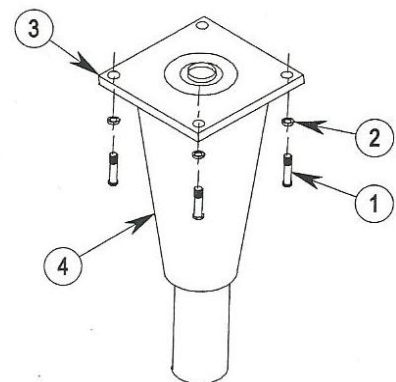

### Gas Train Parts

Item #	Part No.	Description	List Price
1	400045	Knob,thermostat	Call Whaley @ 800-877-2662
2			
3	400044	Thermostat Fryer, regulating 200-400	Call Whaley @ 800-877-2662
4	400042	Combination Valve (Nat)	Call Whaley @ 800-877-2662
	400146	Combination Valve (LP)	Call Whaley @ 800-877-2662
5	400070	Tube,flexible, 1/4", 23",pilot	Call Whaley @ 800-877-2662
10	300031	Burner, 3-tube Fryer	Call Whaley @ 800-877-2662
	300031-1	Burner, 4-tube Fryer	Call Whaley @ 800-877-2662
	300031-2	Burner, 5-tube Fryer	Call Whaley @ 800-877-2662
11	400043	Safety thermopile 18"	Call Whaley @ 800-877-2662

Item #	Part No.	Description	List Price
12	300034	Orifice #39 (Nat)	Call Whaley @ 800-877-2662
	300035	Orifice #52 (LP)	Call Whaley @ 800-877-2662
13	300045	Orifice extension	Call Whaley @ 800-877-2662
14	400046	Thermostatm High Limit 450F	Call Whaley @ 800-877-2662
15	400047	Pilot 3-way	Call Whaley @ 800-877-2662

### F3,F4,AND F5

Item #	Part No.	Description	List Price
1	400037	Screen, crumb, Fryer 3 burner	Call Whaley @ 800-877-2662
	400056	Screen, crumb, Fryer 5 burner	Call Whaley @ 800-877-2662
2	400036	Valve, ball, drain, 1-1/4"	Call Whaley @ 800-877-2662
3	200016	Tank, 3 burner	Call Whaley @ 800-877-2662
	?	Tank, 5 burner	Call Whaley @ 800-877-2662
4	400071	Drain, Extension	Call Whaley @ 800-877-2662
*	400148	Baffle in the tube	Call Whaley @ 800-877-2662
*	266211-1	Cover, tank, F3	Call Whaley @ 800-877-2662
*	266211-2	Cover, tank, F5	Call Whaley @ 800-877-2662
*	266863-2	Joiner strip, 21"	Call Whaley @ 800-877-2662
*	499223-1	Twin Basket, 3-tube	Call Whaley @ 800-877-2662
*	499223-2	Twin Basket, 5-tube	Call Whaley @ 800-877-2662

**Leg Parts**

**F3,F4,AND F5**

Item #	Part No.	Description	List Price
1	0	1/4-20 Bolt 3/4" Long	Call Whaley @ 800-877-2662
2	0	1/4" Lock Washer	Call Whaley @ 800-877-2662
3,4	400147-4	6" Leg (set of 4)	Call Whaley @ 800-877-2662