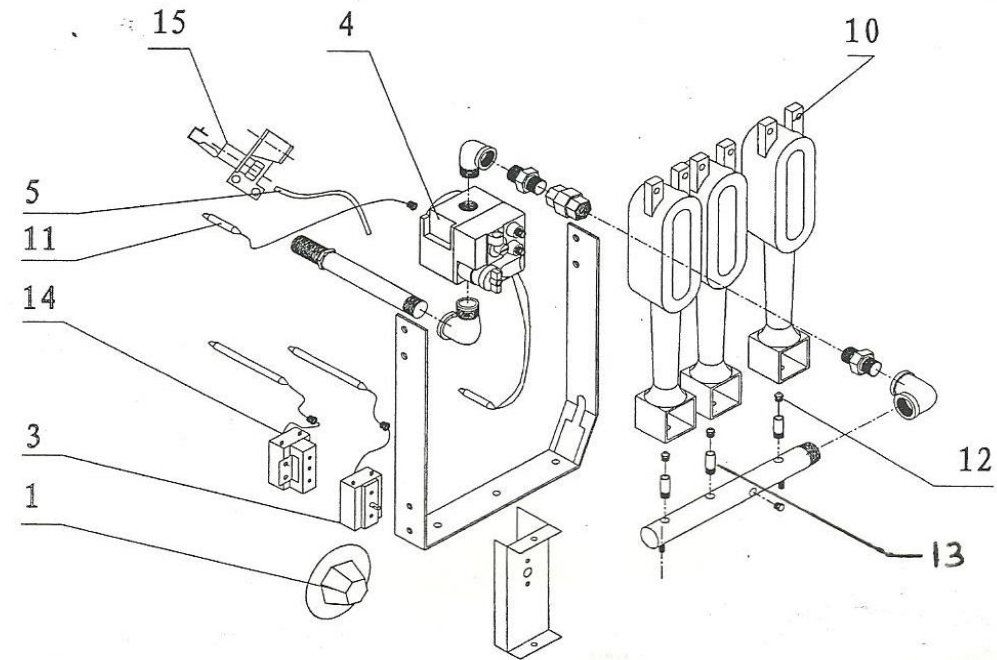

Item #	Part No.	Description	List Price
1	100106	Door Assembly, 3-tube fryer	Call Whaley @ 800-877-2662
	100137	Door Assembly, 5-tube fryer	Call Whaley @ 800-877-2662
2	100107	Fryer Front 3-Tube	Call Whaley @ 800-877-2662
	100138	Fryer Front 5-Tube	Call Whaley @ 800-877-2662
3	82009	Logo, Therma-Tek	Call Whaley @ 800-877-2662
4	400084	3 Tube Fryer Bullnose	Call Whaley @ 800-877-2662
	400085	5 Tube Fryer Bullnose	Call Whaley @ 800-877-2662
5	400080	430 Stainless Steel 3 Tube Fryer Left Side Panel	Call Whaley @ 800-877-2662
	400081	Galvanized 3 Tube Fryer Left Side Panel	Call Whaley @ 800-877-2662
6	400082	430 Stainless Steel 3 Tube Fryer Right Side Panel	Call Whaley @ 800-877-2662
	400083	Galvanized 3 Tube Fryer Right Side Panel	Call Whaley @ 800-877-2662
7	400078	Flue, wrap top, removable, 3 & 4 Tube	Call Whaley @ 800-877-2662
	400079	Flue, wrap top, removable, 5 Tube	Call Whaley @ 800-877-2662
*	300032	Door Magnet	Call Whaley @ 800-877-2662

### Gas Train Parts

Item #	Part No.	Description	List Price
1	400045	Knob,thermostat	Call Whaley @ 800-877-2662
2			
3	400044	Thermostat Fryer, regulating 200-400	Call Whaley @ 800-877-2662
4	400042	Combination Valve (Nat)	Call Whaley @ 800-877-2662
	400146	Combination Valve (LP)	Call Whaley @ 800-877-2662
5	400070	Tube,flexible, 1/4", 23",pilot	Call Whaley @ 800-877-2662
10	300031	Burner, 3-tube Fryer	Call Whaley @ 800-877-2662
	300031-1	Burner, 4-tube Fryer	Call Whaley @ 800-877-2662
	300031-2	Burner, 5-tube Fryer	Call Whaley @ 800-877-2662
11	400043	Safety thermopile 18"	Call Whaley @ 800-877-2662

**Leg Parts**

**F3,F4,AND F5**

Item #	Part No.	Description	List Price
1	0	1/4-20 Bolt 3/4" Long	Call Whaley @ 800-877-2662
2	0	1/4" Lock Washer	Call Whaley @ 800-877-2662
3,4	400147-4	6" Leg (set of 4)	Call Whaley @ 800-877-2662