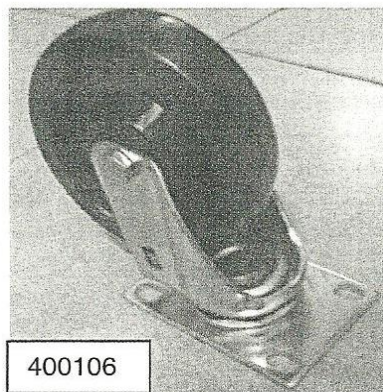

Caster Parts

F3,F4,AND F5

Item #	Part No.	Description	List Price
	266001-1	Castors, set (2 fix, 2 swivel w/brake + hardware)	Call Whaley @ 800-877-2662

CONTACT WHALEY @ 800-877-2662 FOR GAS
CONVERSION KITS