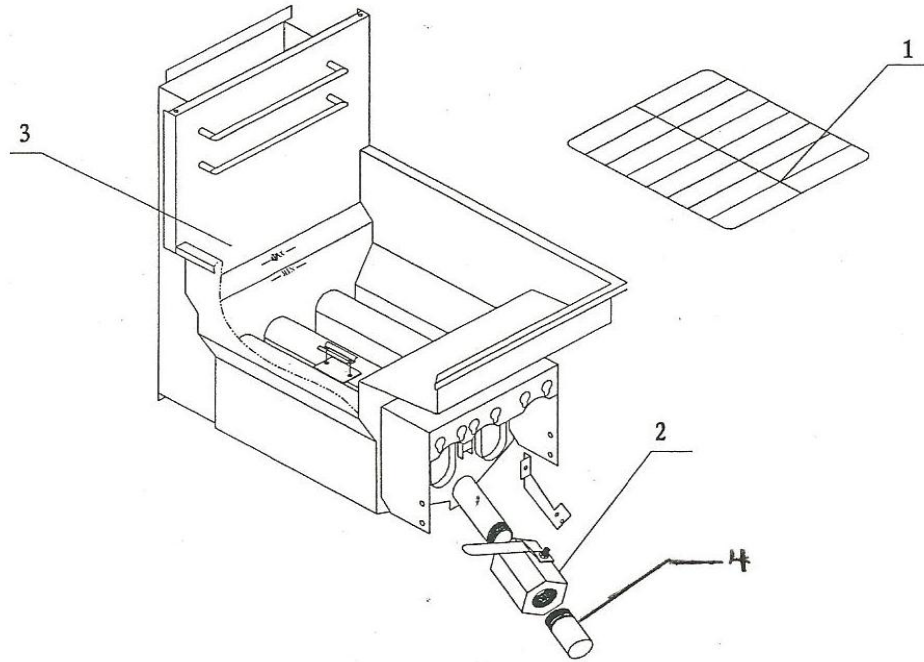

Item #	Part No.	Description	List Price
12	300034	Orifice #39 (Nat)	Call Whaley @ 800-877-2662
	300035	Orifice #52 (LP)	Call Whaley @ 800-877-2662
13	300045	Orifice extension	Call Whaley @ 800-877-2662
14	400046	Thermostatm High Limit 450F	Call Whaley @ 800-877-2662
15	400047	Pilot 3-way	Call Whaley @ 800-877-2662

Frypot Parts

F3,F4,AND F5

Item #	Part No.	Description	List Price
1	400037	Screen, crumb, Fryer 3 burner	Call Whaley @ 800-877-2662
	400056	Screen, crumb, Fryer 5 burner	Call Whaley @ 800-877-2662
2	400036	Valve, ball, drain, 1-1/4"	Call Whaley @ 800-877-2662
3	200016	Tank, 3 burner	Call Whaley @ 800-877-2662
	?	Tank, 5 burner	Call Whaley @ 800-877-2662
4	400071	Drain, Extension	Call Whaley @ 800-877-2662
*	400148	Baffle in the tube	Call Whaley @ 800-877-2662
*	266211-1	Cover, tank, F3	Call Whaley @ 800-877-2662
*	266211-2	Cover, tank, F5	Call Whaley @ 800-877-2662
*	266863-2	Joiner strip, 21"	Call Whaley @ 800-877-2662
*	499223-1	Twin Basket, 3-tube	Call Whaley @ 800-877-2662
*	499223-2	Twin Basket, 5-tube	Call Whaley @ 800-877-2662