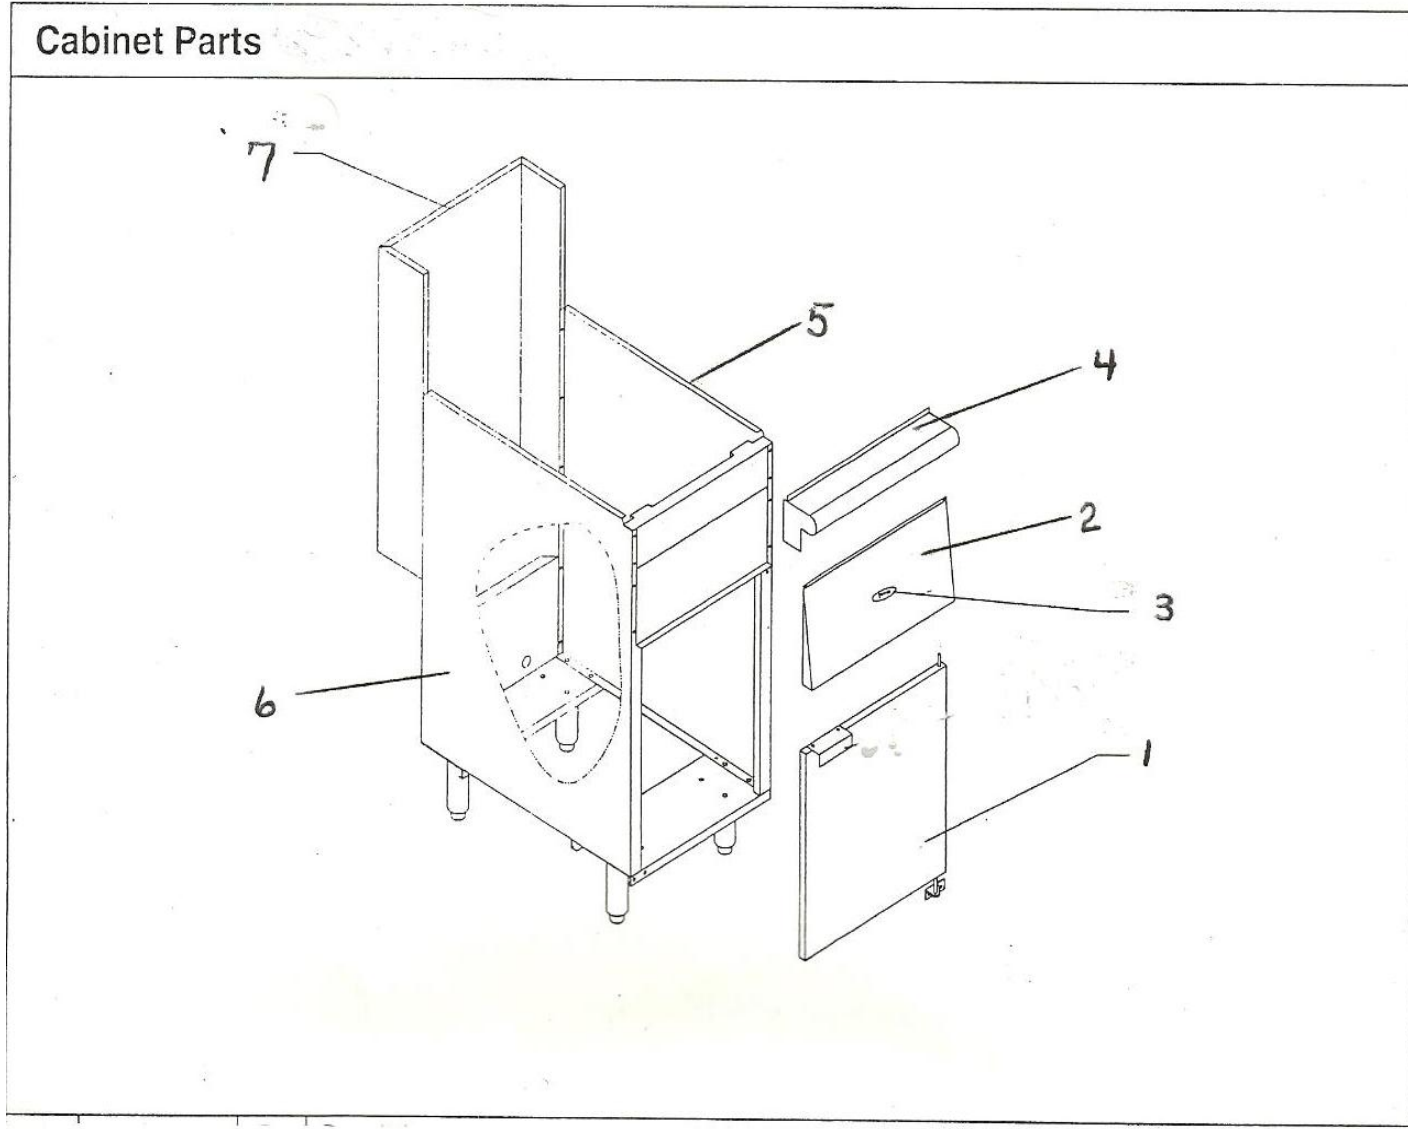

effective 01/01/2017

**EFFECTIVE 1/1/2016 ORDER F- SERIES PARTS DIRECTLY
THRU WHALEY FOOD SERVICE 800-877-2662**

**EFFECTIVE 1/1/2016 ORDER F- SERIES PARTS DIRECTLY
THRU WHALEY FOOD SERVICE 800-877-2662**