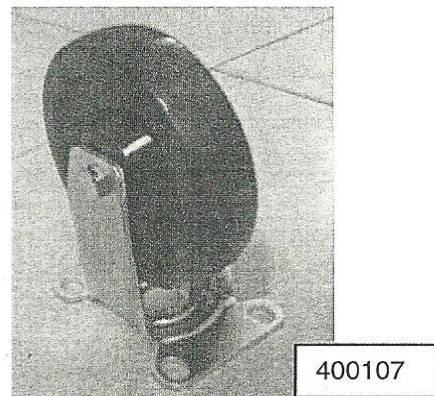

Caster Parts

F3,F4,AND F5

Item #	Part No.	Description	List Price
	266001-1	Castors, set (2 fix, 2 swivel w/brake + hardware)	Call Whaley @ 800-877-2662

CONTACT WHALEY @ 800-877-2662 FOR GAS
CONVERSION KITS