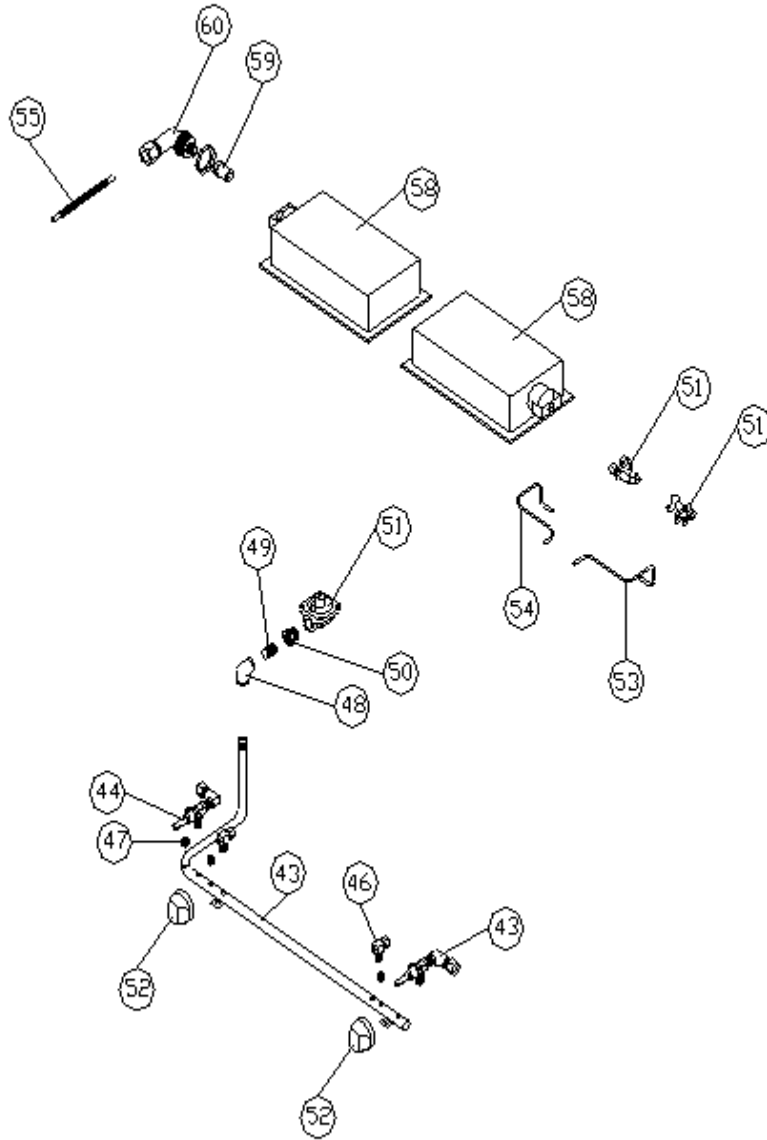

TSM SERIES PARTS BREAKDOWN
SALAMANDER
MODEL: TSM36

TSM36

Item #	Item ID	Item Description	List Price
43	81000	Manifold Salamander	$ 105.03
44	80030-01	Manual Gas Valve Full Brass	$ 21.61
45	81018	Pilot Adjustment Valve (3/16Tb)	$ 9.70
46	81014	Elbow 3/8cc x 3/8-27F w/n/s	$ 9.70
47	81003-01	1/8"NPT Pipe Plug	$ 2.65