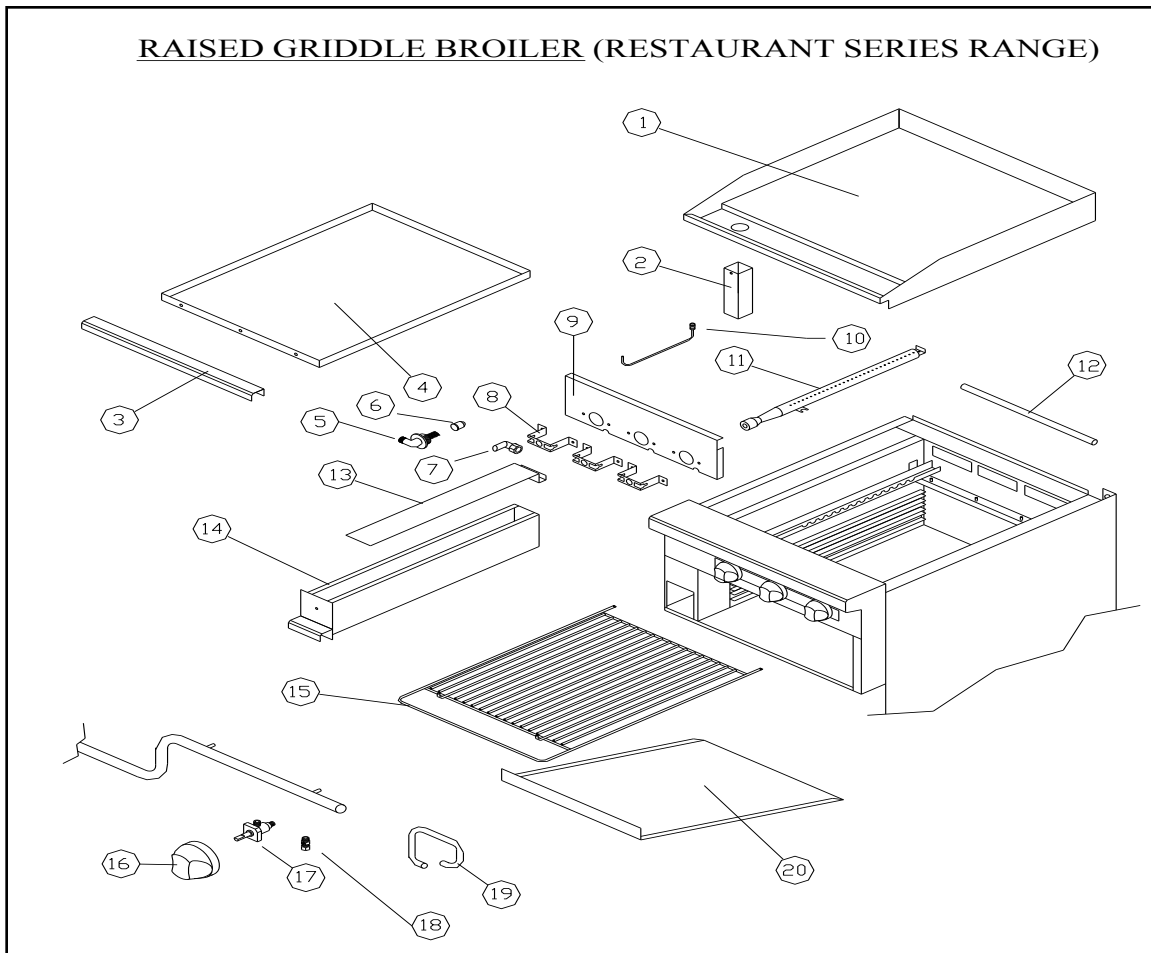

Item Number	Part No.	Description	List Price
	30106-53	Front Panel 60" TMD60-24G-6-1-1C	$ 77.84
	30106-54	Front Panel 60" TMD60-6-24G-1C-1	$ 77.84
	30106-56	Front Panel 60" TMD60-4-36G-1C-1	$ 77.84
	30106-58	Front Panel 60" TMD60-24G-6-2C	$ 77.84
	30106-59	Front Panel 60" TMD60-6-24G-2C	$ 77.84
	30106-60	Front Panel 60" TMD60-6-24G-1-1C	$ 77.84
	30106-61	Front Panel 60" TMD60-36TG-4-2C	$ 77.84
	30106-63	Front Panel 60" TMD60-4-36TG-2C	$ 78.79
62	80011	Thermocouple 12"	$ 14.70

Item Number	Part No.	Description	List Price
		RAISED GRIDDLE BROILER	
1	30215	24" RGB Griddle WA	$1151.60
2	30382	RGB Drain Extension WA	$ 29.03
3	30110-05	RGB Drip Pan Handle	$ 21.76
4	30111-05	RGB Drip Pan	$ 72.69
5	81016-02	Orifice Elbow 3/8-27 x 1/4 npt	$ 12.20
6	81022-51	Orifice #51 NAT	$ 2.43
	81022-57	Orifice #57 LP	$ 2.43
7	81014	Elbow 3/8cc x 3/8-27F	$ 9.70
8	30299	RGB Orifice Bracket	$ 9.70