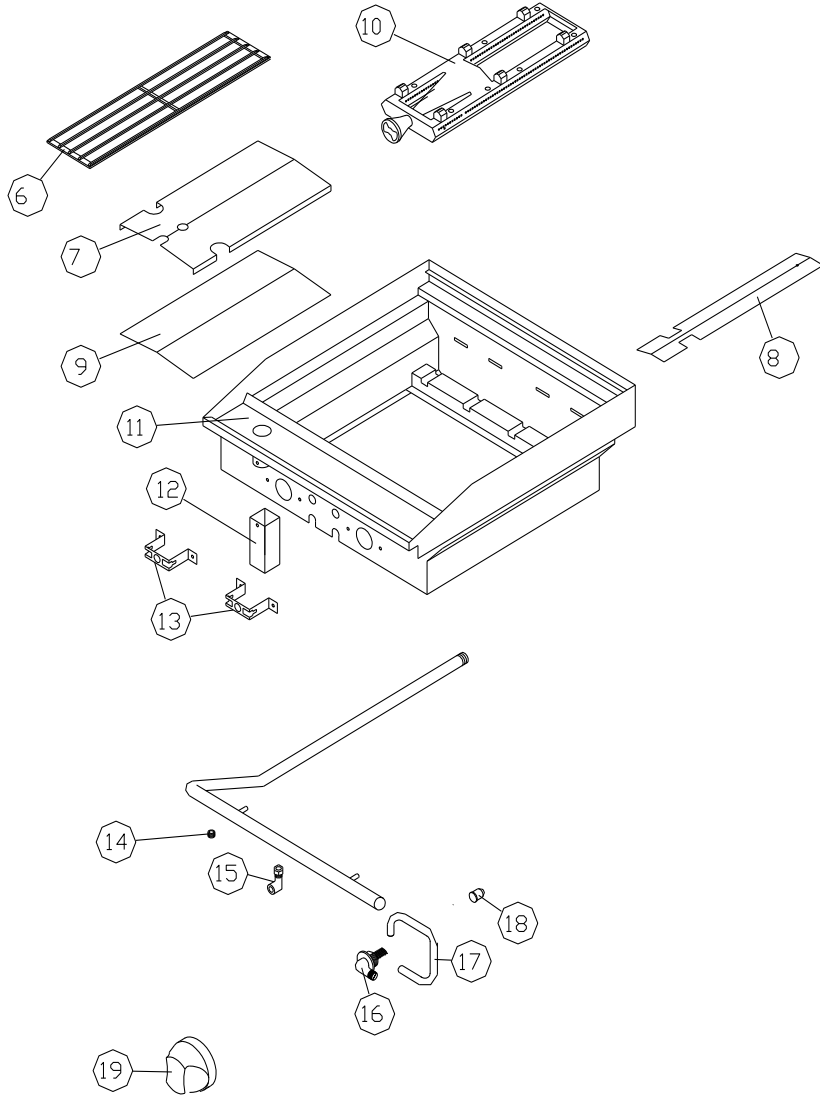

RADIANT BROILER