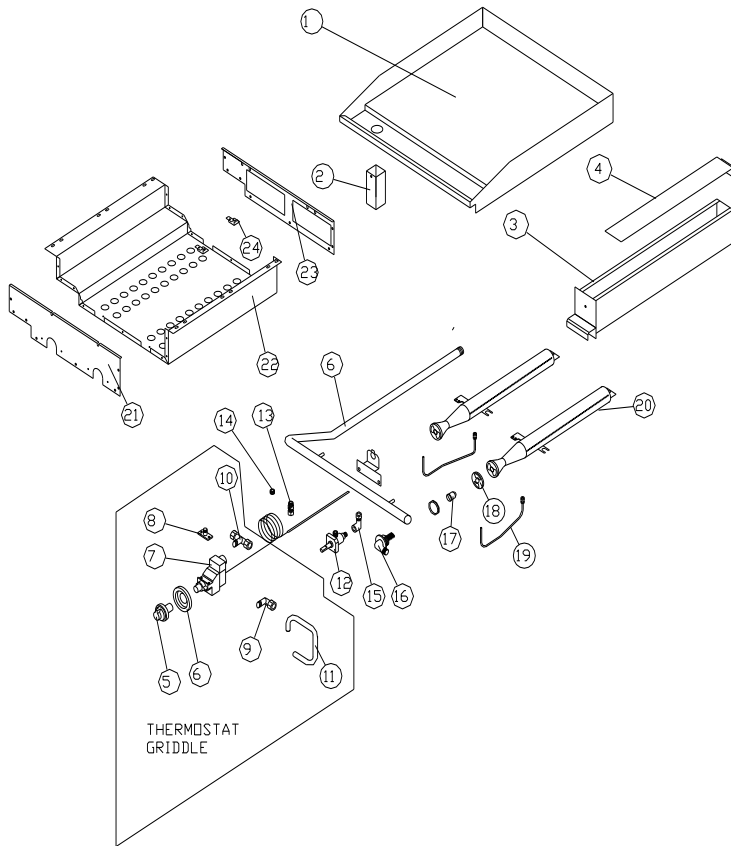

Item Number	Part No.	Description	List Price
9	30302	RGB Front Shield	$ 30.21
10	90038	Pilot Tubing Tip Assembly 3/16 x 12.5 Flex	$ 18.96
11	80027-01	RGB Straight tube Burner	$ 48.14
12	30229	RGB Radiant	$ 7.57
13	30294-03	RGB Grease Can Lid	$ 20.21
14	30406-01	RGB Grease Can Assy	$ 61.15
15	80004	BG Rack	$ 23.59
16	80000	Plastic Knob (Black)	$ 7.86
	80000-03	Plastic Knob (Burgundy)	$ 7.86
17	80030	Manual Gas Valve	$ 16.17
	80030-01	Manual Gas Valve Full Brass	$ 21.61
18	81018	Pilot Adjustment Valve	$ 9.70
19	90013	Flexible Gas Tubing 3/8 x 8	$ 13.52
20	30298-01	RGB Drip Shield WA	$ 68.13

GRIDDLE (Restaurant Series Range)

Item Number	Part No.	Description	List Price
GRIDDLE (RESTAURANT SERIES RANGE)			
1	30215-01	Griddle WA 12"	$1,019.81
	30215-02	Griddle WA 24"	$1,159.54
	30215-03	Griddle WA 36"	$1,506.97
	30215-04	Griddle WA 48"	$1,823.54
	30215-05	Griddle WA 60"	$2,544.86