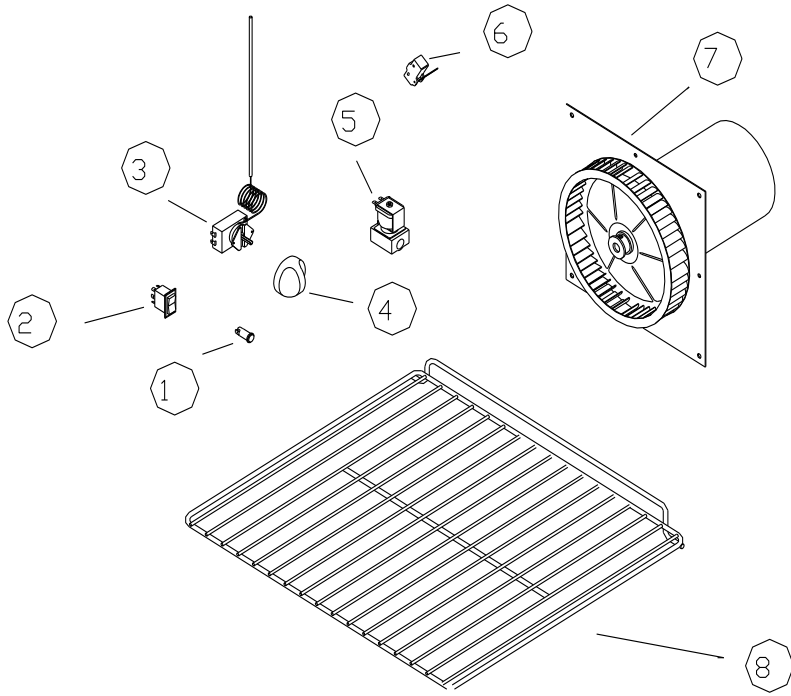

BROILER (RESTAURANT SERIES RANGE)

CHAR ROCK BROILER

RADIANT BROILER

Item Number	Part No.	Description	List Price
BROILERS: RADIANT & CHAR ROCK(RESTAURANT)			
1	89015	Lava Rocks	\$ 73.50
2	82008	Waffle Grate	\$ 51.45
3	30254	Waffle Grate Support	\$ 84.53
4	30255	Radiant Support Bracket	\$ 10.66
5	82007	Broiler Radiant	\$ 82.32
6	82011	Broiler Grate 5 x 21	\$ 72.77
	82045	6" Slant Grate	\$ 145.53
7	30242	Heat Shield: CRB	\$ 21.68
8	30242-01	12" Heat Shield: CRB	\$ 12.13
9	30242-02	Heat Shield:RB	\$ 11.10
10	30522	Burner Assembly (bullet pilot)	\$ 128.63
	30223	Burner Assembly (new Pilot)	\$ 139.65
11	30391-01	Broiler Top WA 12"	\$ 491.79
	30391-02	Broiler Top 24"	\$ 594.76
	30391-03	Broiler Top 36"	\$ 680.24
12	30226-01	Drain Extension WA-Range	\$ 15.58
13	30243	Orifice Bracket	\$ 14.41
14	81003-01	1/8 NPT Pipe Plug	\$ 2.65
15	81014	Elbow 3/8cc x 3/8-27 F	\$ 9.70
16	81016-01	Orifice Elbow 3/8cc x 3/4-16	\$ 13.38
17	90013	Flexible Gas Tubing 3/8 x 8	\$ 13.52
18	81022-39	Orifice #39 NAT	\$ 2.43
	81022-52	Orifice #52 LP	\$ 2.43
19	80000	Plastic Knob (Black)	\$ 7.86
	80000-03	Plastic Knob (Burgundy)	\$ 7.86
**	80042-01	2c2 Pilot Assy NAT	\$ 20.21
	80042-02	2c2 Pilot Assy LP	\$ 20.21
	90059	3/16 x 12 Long Pilot Tube	\$ 18.96

CONVECTION OVEN (RESTAURANT SERIES RANGE)

Item Number	Part No.	Description	List Price
RBCO: CONVECTION OVEN(RESTAURANT SERIES RANGE)			
1	80064	Indicator Light	\$ 17.64
2	80063-03	Rocker Switch DPDT-Power	\$ 50.64
3	80060	Mechanical Thermostat	\$ 137.52
4	80000-02	Thermostat Knob-Convection Oven (Black)	\$ 7.86
	80000-06	Thermostat Knob-Convection Oven (Burgundy)	\$ 7.86
5	80062	Solenoid Valve	\$ 115.32
6	31017	Door Micro Switch WA-RBCO	\$ 87.54
7	30530	RBCO Motor Assy	\$1,724.24
	80086	Motor Only	\$1,636.99
8	80084	RBCO Rack	\$ 123.85
*	80087	RBCO Overlay	\$ 58.80