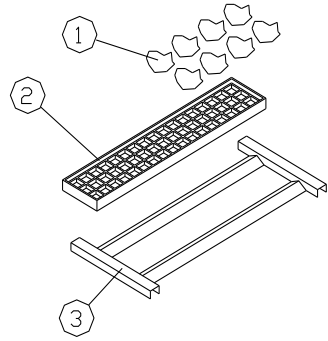

BROILER (RESTAURANT SERIES RANGE)

CHAR ROCK BROILER